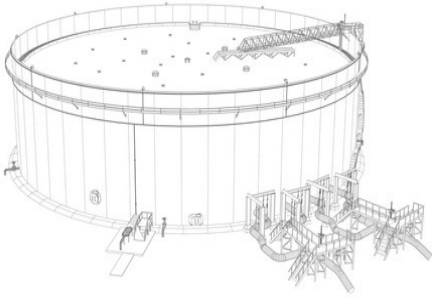

Services

Continue...